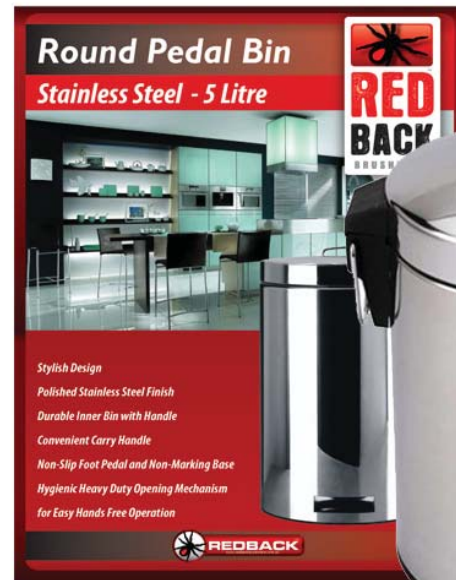

Pedal Bin

5 Litre 27cm (Stainless Steel)

Code: 31795
Inner/Ctn Qty: - / 6

$6.34 ea