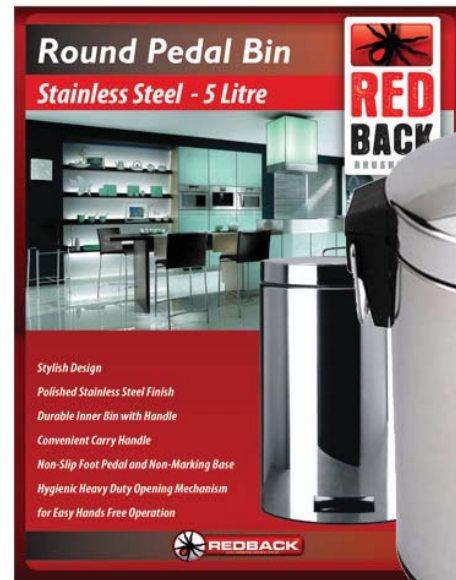

\$4.95 ea

Pedal Bin

3 Litre 25.5cm (Stainless Steel)

Code: 31794
Inner/Ctn Qty: - / 6

\$5.07 ea

Pedal Bin

5 Litre 27cm (Stainless Steel)

Code: 31795
Inner/Ctn Qty: - / 6