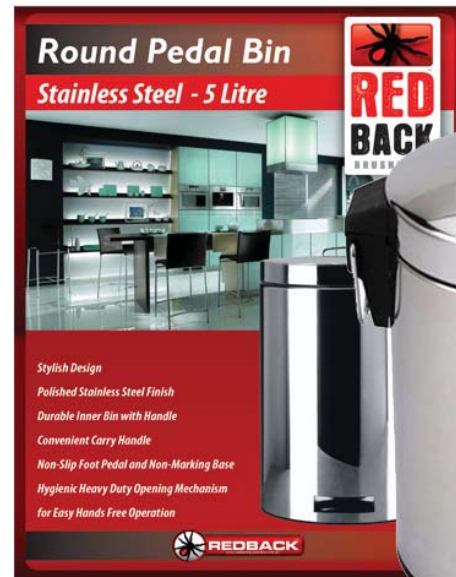

Pedal Bin

5 Litre 27cm (Stainless Steel)

Code: 31795
Inner/Ctn Qty: - / 6

$7.56 ea