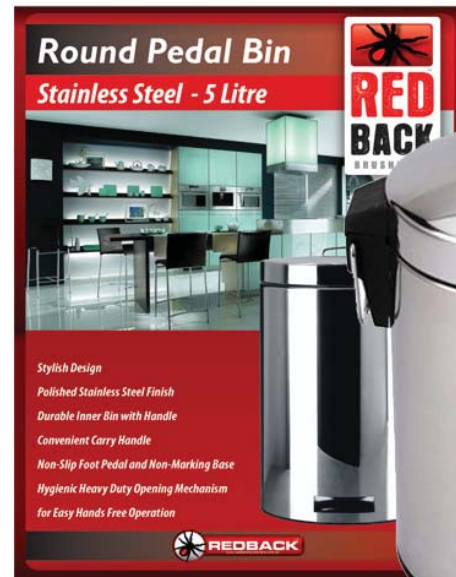

\$5.29 ea

Pedal Bin

3 Litre 25.5cm (Stainless Steel)

Code: 31794
Inner/Ctn Qty: - / 6

\$5.50 ea

Pedal Bin

5 Litre 27cm (Stainless Steel)

Code: 31795
Inner/Ctn Qty: - / 6